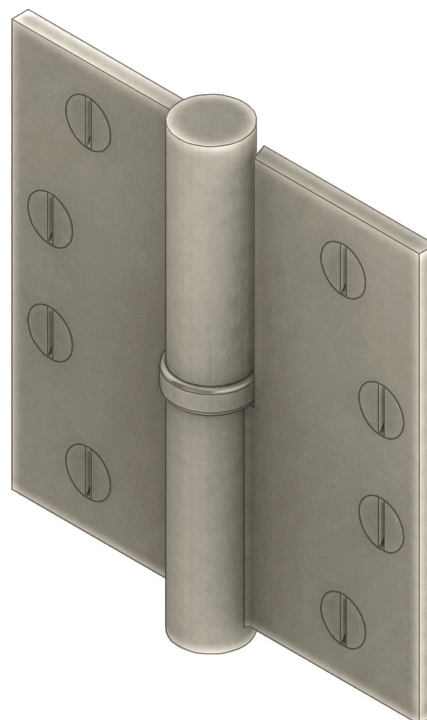

LUXE ATELIER

MILANO

Cerniera a Libro Serie Plain 02 (RH/LH)  
*Plain Series 02 Paumelle Hinge (RH/LH)*

Dimensioni  
*Dimensions*

	H	W	D
XS	3.0	3.0	0.625
S	3.5	3.5	0.625
M	4.0	4.0	0.625
L	4.5	4.5	0.625
XL	5.0	5.0	0.625

Dimensioni in pollici  
*Dimensions given in inches*

Perno in acciaio e viti legno in finitura coordinata.  
Disponibile in tutte le finiture standard.  
Dimensioni e finiture su misura disponibili su richiesta.

*Stainless steel pin and wood screws in matching finish.  
Additional sizes available by special order. Available in standard and custom finishes.*